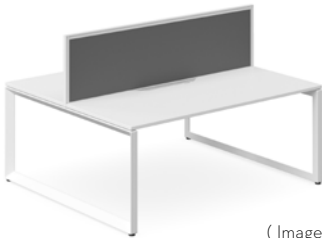

CODE	DESK	RETURN
FORWS15071506	(1500L x 750D)	(1500L x 600D) x 725H
FORWS18071806	(1800L x 750D)	(1800L x 600D) x 725H
FORWS18091806	(1800L x 900D)	(1800L x 600D) x 725H

Bench Single Sided x 1 pod

Top view

Bench Double Sided x 2 pod

Top view

(Image shown 500H TEK Screen)

Base Finish: White / Black

Prices include 1 TEK 500H Screen

CODE	TOP SIZE	OVERALL SIZE	POD
FOR2SYS15	1500L	1500L x 1500D x 725H	2
FOR2SYS18	1800L	1800L x 1500D x 725H	2