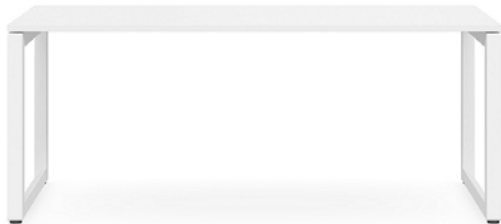

500H Screen

- System Type: Solid Panel
- House Fabric Colour: Charcoal
- Screen Framework: White or Powder-coated Black
- Screen Brackets Included

House Fabric (included)

30mm Screen Thickness

CODE	DIMENSION
ISE30P1505	1500W x 30D x 500H
ISE30P1805	1800W x 30D x 500H
FABRIC OPTION	Rim Trilogy 1 add +

700H Screen

- System Type: Solid Panel
- House Fabric Colour: Charcoal
- Screen Framework: White or Powder-coated Black
- Screen Brackets Included

House Fabric (included)

30mm Screen Thickness

CODE	DIMENSION
ISE30P1507	1500W x 30D x 700H
ISE30P1807	1800W x 30D x 700H
FABRIC OPTION	Rim Trilogy 1 add +

Forum Desk (Top without Scallop)

Top view

Base Finish: White / Black

CODE	OVERALL SIZE
FORDES1507	1500L x 750D x 725H
FORDES1807	1800L x 750D x 725H

Forum Desk & Return (Top without Scallop)

Top view

Base Finish: White / Black
Modesty: White / Powder-coated Black
Cable Hole to your preferred placement (included)

CODE	DESK	RETURN
FORWS15071506	(1500L x 750D)	(1500L x 600D) x 725H
FORWS18071806	(1800L x 750D)	(1800L x 600D) x 725H
FORWS18091806	(1800L x 900D)	(1800L x 600D) x 725H

Bench Single Sided x 1 pod

Top view