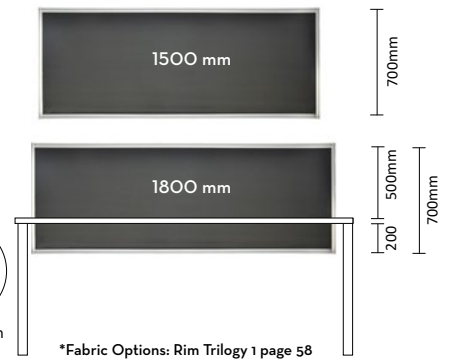

500H Screen

- System Type: Solid Panel
- House Fabric Colour: Charcoal
- Screen Framework: White or Powder-coated Black
- Screen Brackets Included

House Fabric (included)

30mm Screen Thickness

CODE	DIMENSION
ISE30P1505	1500W x 30D x 500H
ISE30P1805	1800W x 30D x 500H
FABRIC OPTION	Rim Trilogy 1 add +

700H Screen

- System Type: Solid Panel
- House Fabric Colour: Charcoal
- Screen Framework: White or Powder-coated Black
- Screen Brackets Included

House Fabric (included)

30mm Screen Thickness

CODE	DIMENSION
ISE30P1507	1500W x 30D x 700H
ISE30P1807	1800W x 30D x 700H
FABRIC OPTION	Rim Trilogy 1 add +

Forum Desk (Top without Scallop)

Top view

Base Finish: White / Black

CODE	OVERALL SIZE
FORDES1507	1500L x 750D x 725H
FORDES1807	1800L x 750D x 725H

Forum Desk & Return (Top without Scallop)

Top view

Base Finish: White / Black
Modesty: White / Powder-coated Black
Cable Hole to your preferred placement (included)