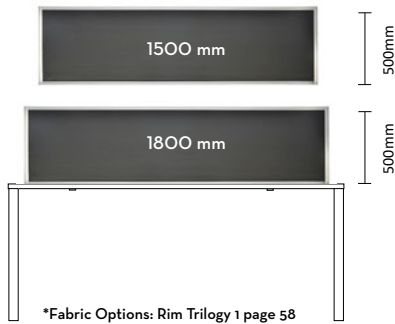

500H Screen

- System Type: Solid Panel
- House Fabric Colour: Charcoal
- Screen Framework: White or Powder-coated Black
- Screen Brackets Included

House Fabric (included)

30mm Screen Thickness

CODE	DIMENSION
ISE30P1505	1500W x 30D x 500H
ISE30P1805	1800W x 30D x 500H
FABRIC OPTION	Rim Trilogy 1 add +