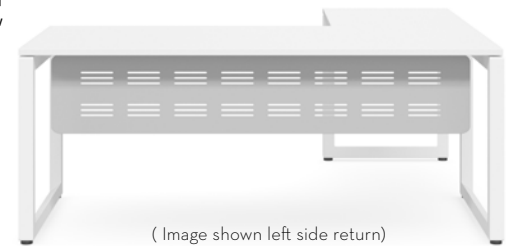

Forum Desk (Top without Scallop)

Top view

Base Finish: White / Black

CODE	OVERALL SIZE
FORDES1507	1500L x 750D x 725H
FORDES1807	1800L x 750D x 725H

Forum Desk & Return (Top without Scallop)

Top view

Base Finish: White / Black
Modesty: White / Powder-coated Black
Cable Hole to your preferred placement (included)

CODE	DESK	RETURN
FORWS15071506	(1500L x 750D)	(1500L x 600D) x 725H
FORWS18071806	(1800L x 750D)	(1800L x 600D) x 725H
FORWS18091806	(1800L x 900D)	(1800L x 600D) x 725H

Bench Single Sided x 1 pod

Top view